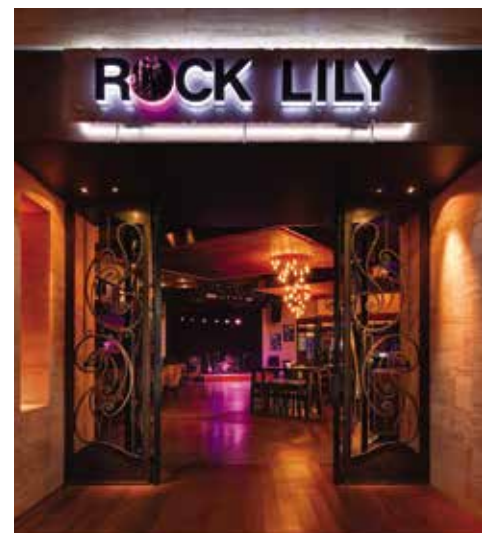

# ROCK LILY

A live music venue perfect for an event with a band performance. Whether it is an international act or a local band, take advantage of this acoustic venue.

Rock Lily features an eclectic mix of new, vintage and wooden interiors with concrete floors and converted Cadillac booths, plus a jukebox and photo booth in Rock Lily Pit.

Available for your selection is a variety of canapés catered specifically for your event.

This live music venue is stocked to the ceiling with the world's most sought after tequilas.

Rock Lily caters for up to 240 guests cocktail style with a mix of lounge and cocktail seating, with access to the venue through the main casino floor.