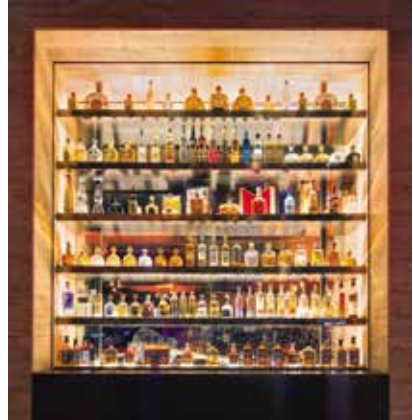

- 1_ Live music venue
- 2_ Tequila bar
- 3_ Bar

2_

CAPACITIES

280 SQM
MAXIMUM CAPACITY 240

ROCK LILY CAPACITIES	
VENUE	COCKTAIL
ENTIRE VENUE	240

Maximum venue capacities are subject to change based on final event set-up and AV requirements.

FLOOR PLAN

ROCK LILY