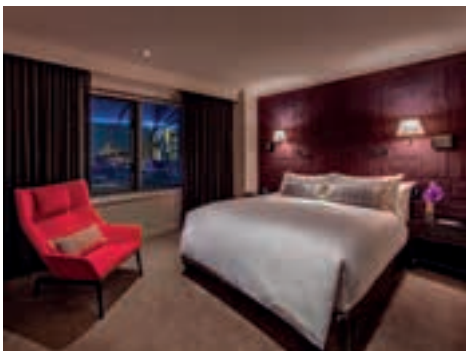

ASTRAL TOWER & RESIDENCES

The recently refurbished Astral Tower and Residences, offers over 440 rooms. Astral Tower is the perfect place to host your group accommodation in Sydney. Astral Residences provide a solution for when delegates wish to share with the convenience that a serviced suite has to offer. The location is ideal, with connection to The Star Event Centre, and close proximity to Darling Harbour, Sydney International Convention Centre and the Sydney CBD.

ASTRAL THREE BEDROOM SUITE

FOOTPRINT 110-120SQM

BEDDING 1 king bed, 2 king singles
and 1 queen bed

The newly designed suites offer three bedrooms, three bathrooms and are perfect for guests looking for additional space, each suite is equipped with a kitchenette and balcony.

1_ One Bedroom Suite

2_ Two Bedroom Suite with Gym

3_ Suite Bedroom

4_ Suite Bathroom

SUPERIOR KING
FOOTPRINT 32SQM
BEDDING 1 king bed

The newly designed Superior Rooms offer one king bed, have a combined bedroom and living room and feature marble bathrooms with a walk-in shower.

PREMIUM SUITES
FOOTPRINT 76SQM
BEDDING 1 king bed

The newly designed, spacious Premium Suites have a separate bedroom and living area, feature marble bathrooms with a bath tub and a walk-in shower plus an additional powder room.