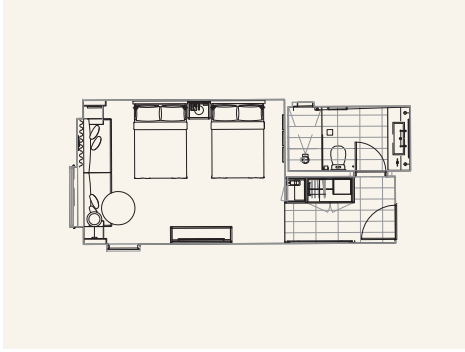

1_ One Bedroom Suite

2_ Two Bedroom Suite with Gym

3_ Suite Bedroom

4_ Suite Bathroom

SUPERIOR KING
FOOTPRINT 32SQM
BEDDING 1 king bed

The newly designed Superior Rooms offer one king bed, have a combined bedroom and living room and feature marble bathrooms with a walk-in shower.