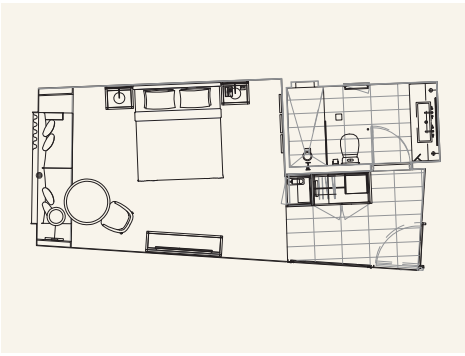

SUPERIOR KING
FOOTPRINT 32SQM
BEDDING 1 king bed

The newly designed Superior Rooms offer one king bed, have a combined bedroom and living room and feature marble bathrooms with a walk-in shower.