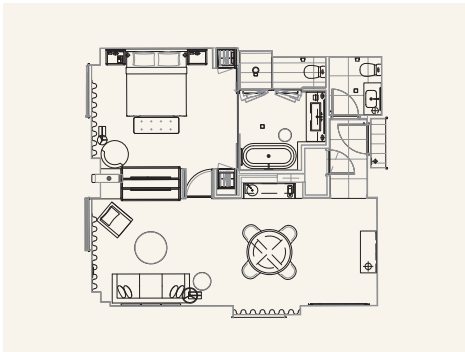

PREMIUM SUITES
FOOTPRINT 76SQM
BEDDING 1 king bed

The newly designed, spacious Premium Suites have a separate bedroom and living area, feature marble bathrooms with a bath tub and a walk-in shower plus an additional powder room.