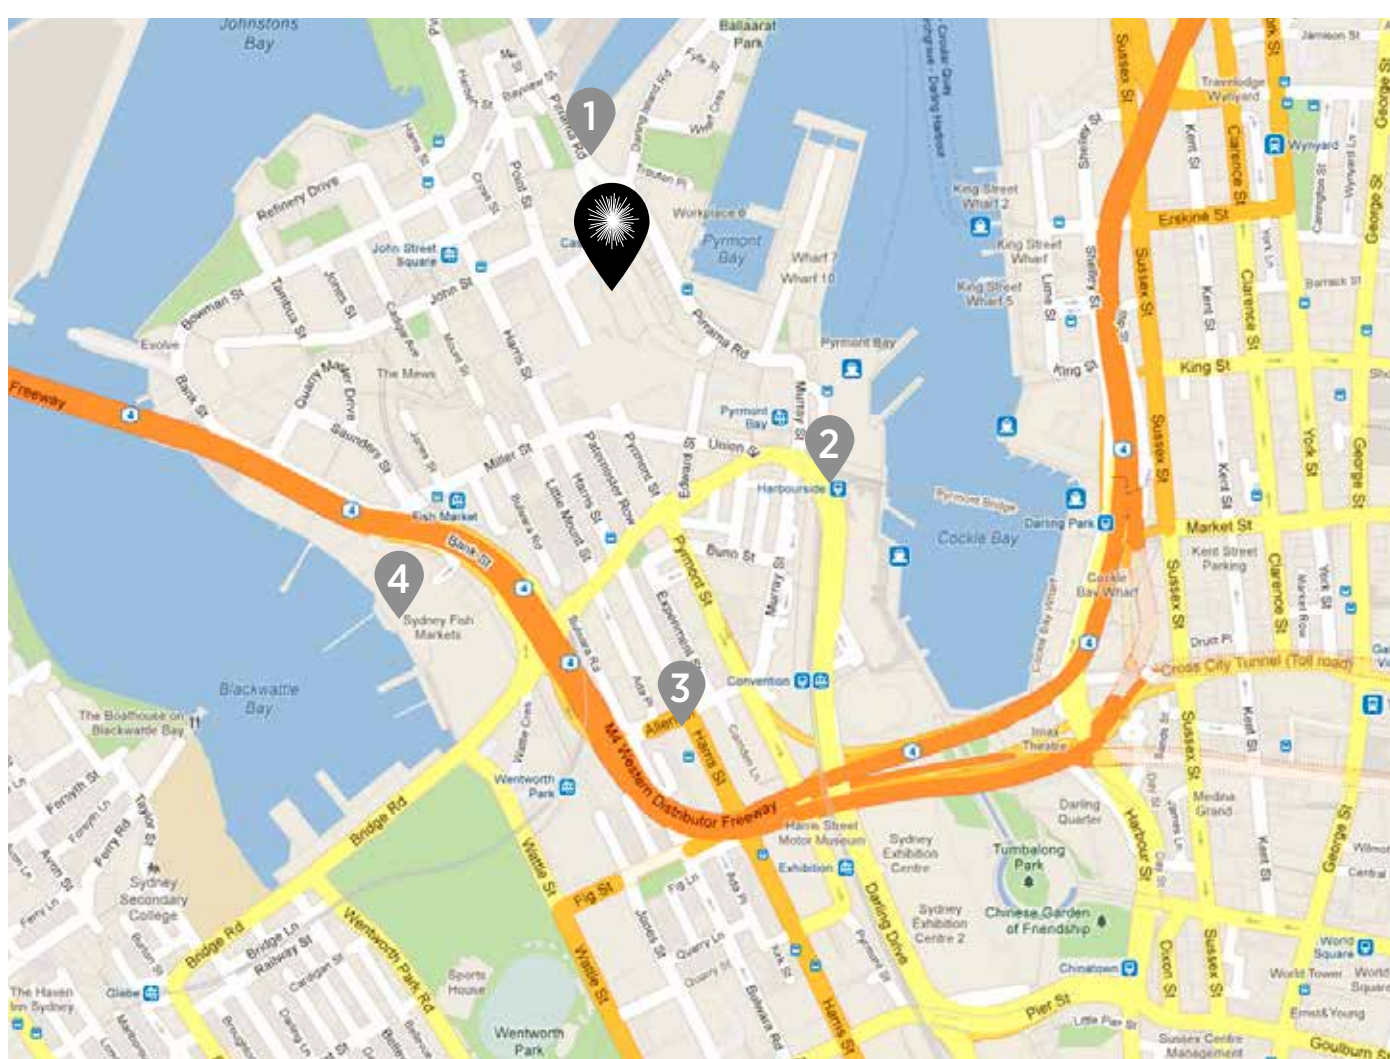

Dear Valued Guest,

From time to time, you may find our car park busy. So to help you easily find a park on your next visit to The Star, we've attached a map detailing all the parking stations nearby and their hourly rates.

We look forward to seeing you soon at The Star.

1 JONES BAY WHARF CAR PARK 19-21 PIRRAMA RD, PYRMONT 06:00-00:30 7 DAYS							
CASUAL	MONDAY - SUNDAY						
	0.0 - 0.5 hr	0.5 - 1 hr	1 - 2 hrs	2 - 3 hrs	3 - 4 hrs	4 + hrs	Maximum
	\$6.00	\$12.00	\$22.00	\$30.00	\$38.00	\$45.00	\$45.00
NIGHT	MONDAY - SUNDAY (ENTRY AFTER 17:00, EXIT BEFORE 05:00 THE NEXT DAY)						
	0.0 - 2 hr		2 + hrs		Maximum		
	\$15.00		\$25.00		\$25.00		
WEEKEND	SATURDAY AND SUNDAY (EXIT AFTER 17:00) Casual Rates Apply for parking after 17:00						
	\$7.00						
EARLY BIRD	\$20.00 (ENTRY BETWEEN 06:00 AND 09:30, EXIT BETWEEN 15:30 AND 20:00)						
ONLINE DISCOUNTS	\$5.00 WEEKEND DAILY (EXIT BEFORE 17:00)						
	BOOK A BAY, DISCOUNT PARKING ONLINE, RATES QUOTED EXCLUDE BOOKING FEE						

3 HARRIS STREET CAR PARK 320 HARRIS ST, DARLING HARBOUR 24 HOURS / 7 DAYS					
CASUAL	MONDAY - SUNDAY, PUBLIC HOLIDAYS				
	0.0 - 0.5 hr	0.5 - 1 hr	1 - 2 hrs	2 - 3 hrs	3 + hrs
	\$4.00	\$15.00	\$25.00	\$29.00	\$39.00
NIGHT	MONDAY - SUNDAY, PUBLIC HOLIDAYS (ENTRY AFTER 17:00, EXIT BEFORE 06:00 THE NEXT DAY)				
	MONDAY - THURSDAY		FRIDAY - SUNDAY		
	0.0 - 1 hr	1 + hr	0.0 - 1 hr	1 - 2 hrs	2 - 3 hrs
	\$10.00	\$15.00	\$10.00	\$16.00	\$25.00
EARLY BIRD	MONDAY - FRIDAY (ENTRY BETWEEN 06:00 AND 09:30, EXIT BETWEEN 15:00 AND 19:00)				
	DAILY EARLY BIRD			WEEKLY EARLY BIRD	
	\$12.99			\$49.95	
	EARLY BIRD ONLY AVAILABLE IF YOU BOOK ONLINE VIA SECURE-A-SPOT				