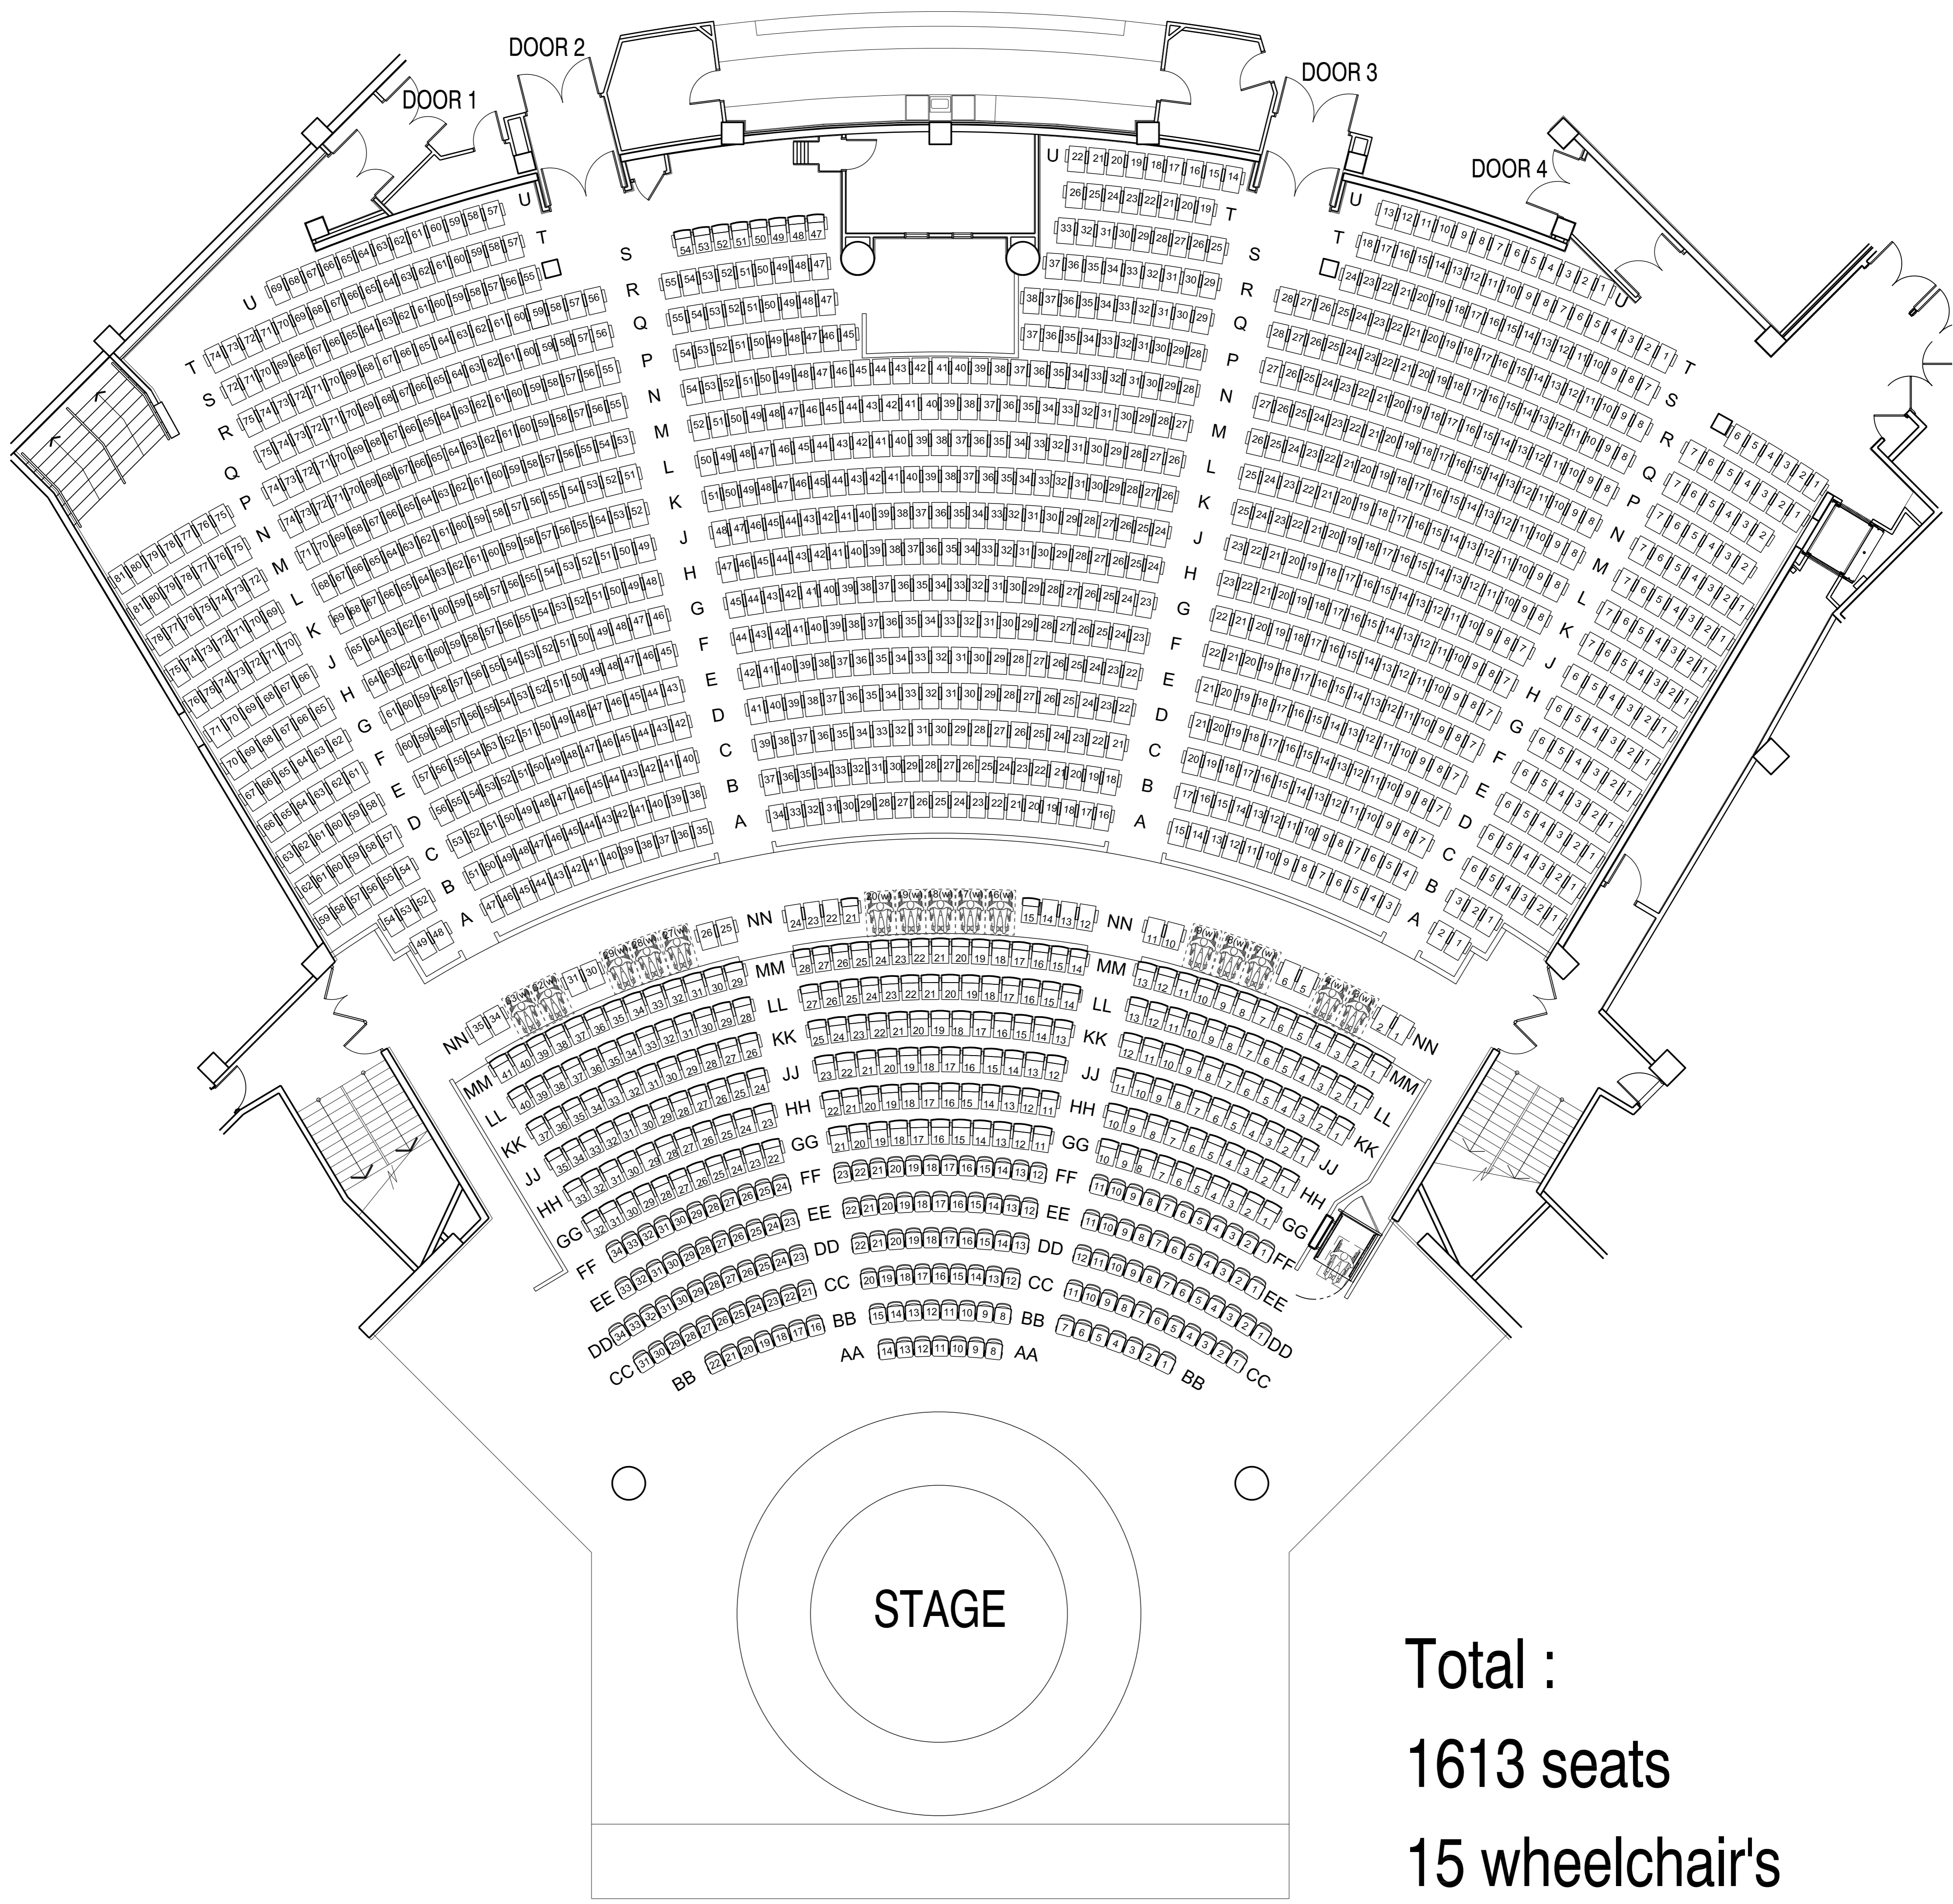

JUPITERS THEATRE

CONCERT MODE

Total :
 1613 seats
 15 wheelchair's