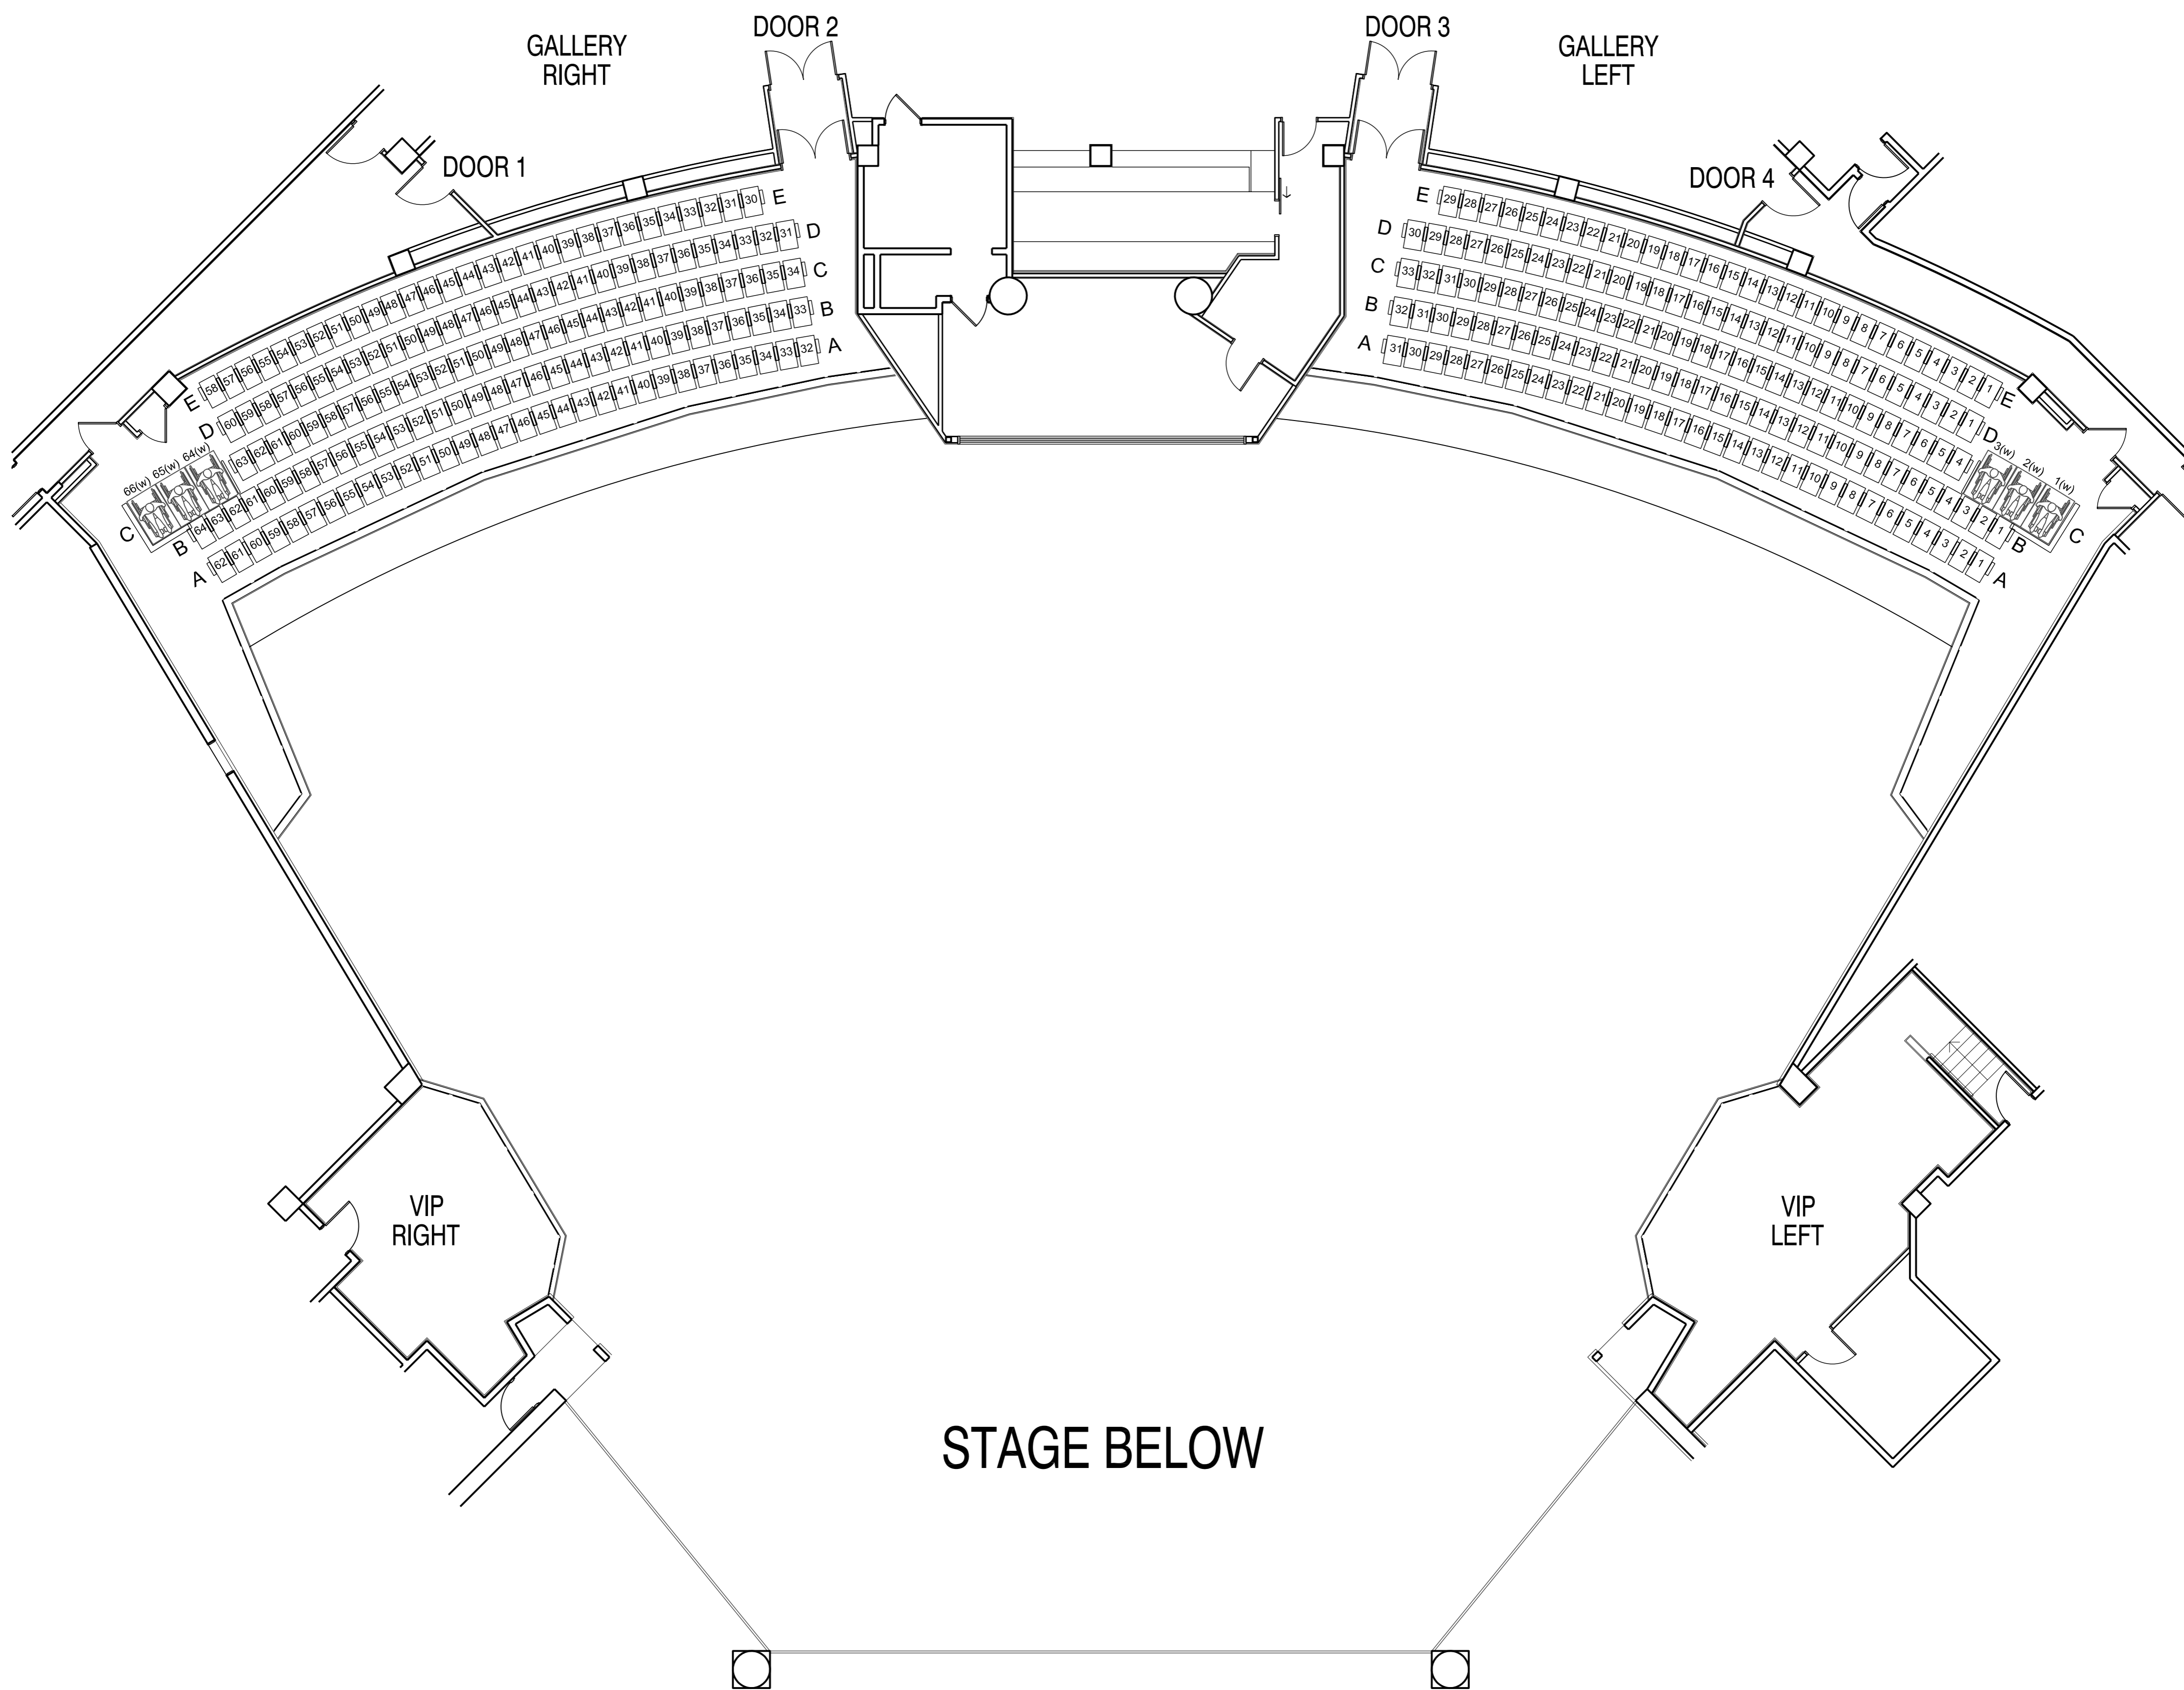

# JUPITERS THEATRE

## GALLERY

Total :  
304  
6 wheelchair's